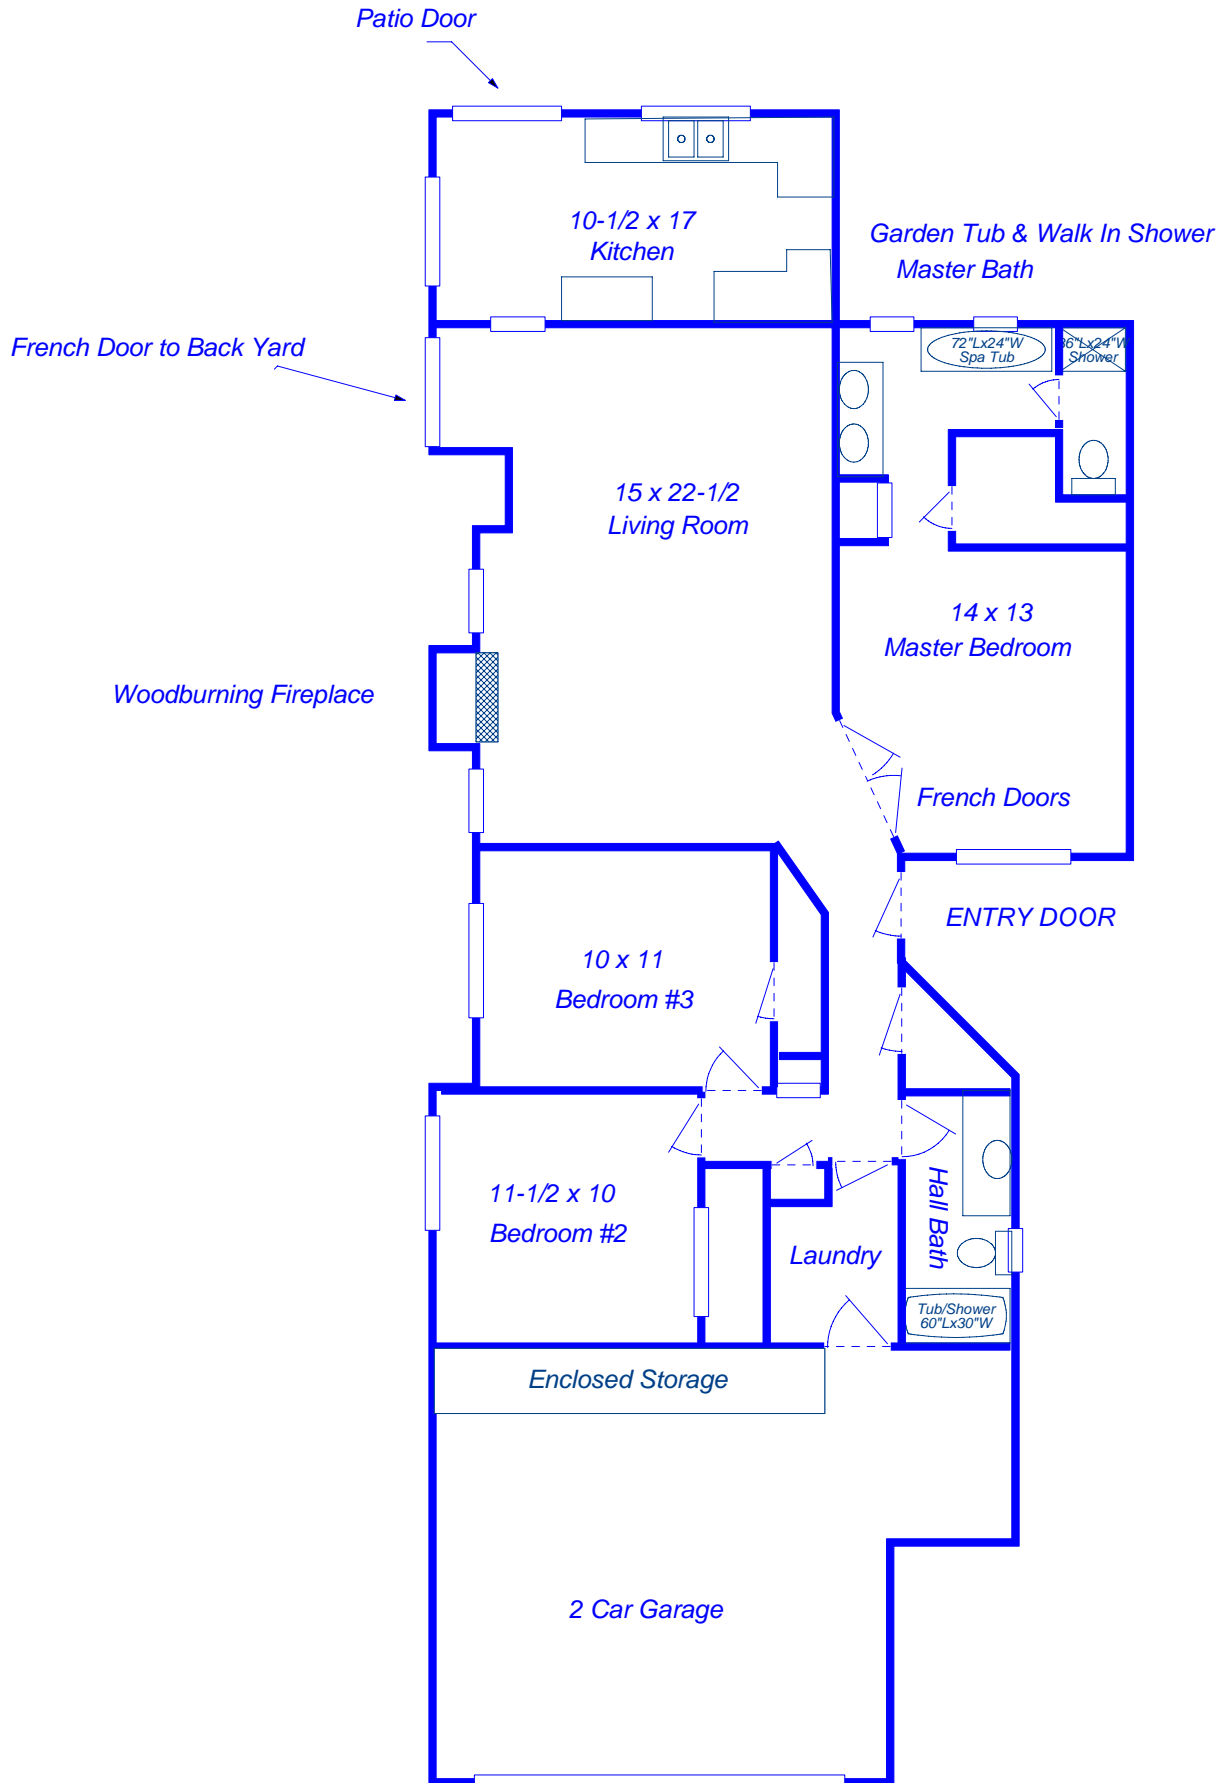

10621 TALL OAK DRIVE  
1428 Sq Ft

Contact Us: [FTWRental.com](http://FTWRental.com)

Dimensions Are For Reference, and Intended to be to the Nearest 1/2 Foot